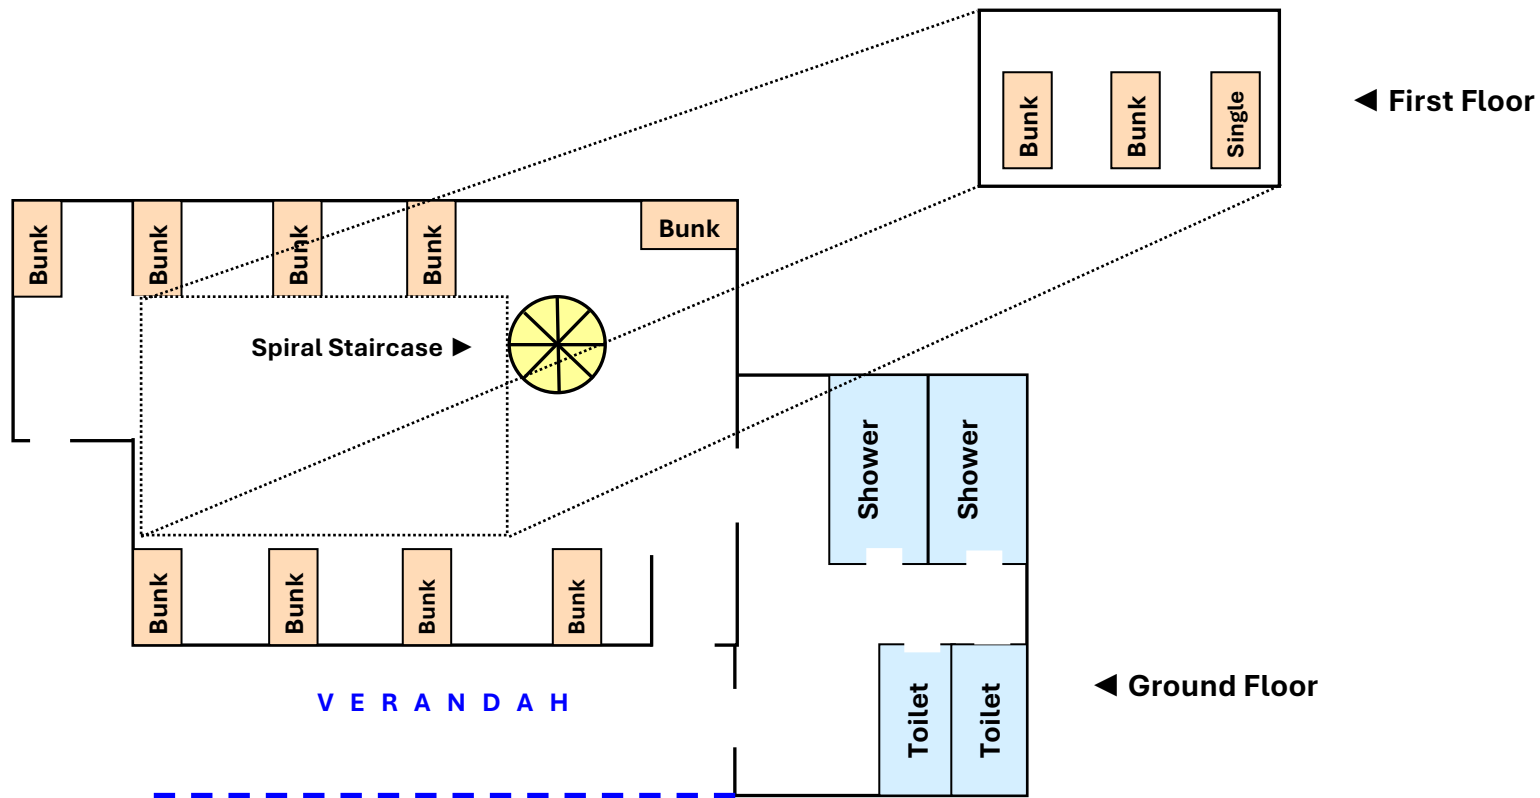

Ern Halliday Recreation Camp COMMODORE DORMITORIES

Total 138 Beds

All 6 dormitories contain 23 beds. Dormitories 3 and 4 have wheelchair access and modified bathrooms and toilets.